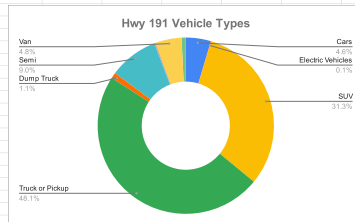

Time (ALL AM) **North or South Bound** **Decal/Company** **Hauling anything?** **Type** **Observation Location:** Indian Ridge Trail Head between mile markers 64 and 65

Hour Range N/S Does this vehicle have a wrap or sticker indicating what company it's affiliated with? Explains anything the vehicle is carrying, loaded with, or trailing

TIME OF DAY	TOTAL	NORTH	SOUTH
545-6	95	1	94
6415	110	6	107
615-630	131	9	128
630-645	194	7	127
645-7	110	7	103
7-715	186	15	141
715-730	183	19	184
730-745	147	15	132
745-8	181	17	164
8-815	141	21	120
815-830	196	34	122
830-845	152	23	110
845-9	162	23	139
9-915	132	29	103
915-930	133	38	97
930-945	109	38	71
945-10	100	30	70
10-1015	108	38	70
1015-1030	135	62	73
1030-1045	89	34	55
1045-11	75	35	40
11-1115	103	45	58

Abbreviation	Vehicle Type	Count
C	Car	129
EV	Electric Vehicles	2
SUV	SUV	883
T	Truck or Pickup	1387
DT	Dump Truck	30
S	Semi	264
M	Motorcycle	2
CAMP	Camper	4
V	Van	138
B	Bus	22
Check Figure	Should be	2828

Top Contractors	Count
Williams	32
Ramos Masonry	9
Republic	13
DMC	10
Kenyon Ready Mix	14
E1	8
MONTERIORS	5
SAV Digital	20
MTRVest Tutor	5
SmartHome Systems	5
TJ Electric	3
Westervelt	6
Kenyon Caster	10
Davidson Thompson	9
Kenyon Total	24

Top 7 Contractors	Count
Williams	32
Kenyon	24
SAV Digital	20
Republic	13
DMC	10
Ramos	9
E1	8

6415 S T
6415 S SUV
6415 S T
6415 S Tandem Trailer
6415 S T
6415 S B