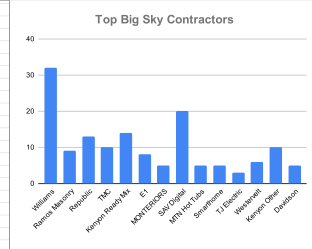

Time (ALL AM) **North or South Bound** **Decal/Company** **Hauling anything?** **Type** **Observation Location:** Indian Ridge Trail Head between mile markers 64 and 65

Hour Range N/S Does this vehicle have a wrap or sticker indicating what company it's affiliated with? Explains anything the vehicle is carrying, loaded with, or trailing

TIME OF DAY	TOTAL	NORTH	SOUTH
545-6	95	1	94
6415	110	6	107
615-630	131	9	128
630-645	194	7	127
645-7	110	7	103
7-715	186	15	141
715-730	183	19	184
730-745	147	15	132
745-8	181	17	164
8-815	141	21	120
815-830	196	34	122
830-845	152	23	110
845-9	162	23	139
9-915	132	29	103
915-930	133	38	97
930-945	109	38	71
945-10	100	30	70
10-1015	108	38	70
1015-1030	135	62	73
1030-1045	89	34	55
1045-11	75	35	40
11-1115	103	45	58

Abbreviation	Vehicle Type	Count
C	Car	129
EV	Electric Vehicles	2
SUV	SUV	883
T	Truck or Pickup	1387
DT	Dump Truck	30
S	Semi	264
M	Motorcycle	2
CAMP	Camper	4
V	Van	138
B	Bus	22
Check Figure	Should be	2828

Top Contractors	Count
Williams	32
Ramos Masonry	9
Republic	13
DMC	10
Kenyon Ready Mix	14
E1	8
MONTERIORS	5
SAV Digital	20
MTRVest Tutor	5
SmartHome Systems	5
TJ Electric	3
Westervelt	6
Kenyon Caster	10
Davidson Thompson	9
Kenyon Total	24

Top 7 Contractors	Count
Williams	32
Kenyon	24
SAV Digital	20
Republic	13
DMC	10
Ramos	9
E1	8

6415 S T
6415 S SUV
6415 S T
6415 S Tandem Trailer
6415 S T
6415 S B