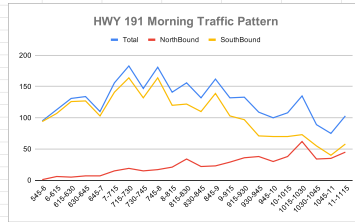

Time (ALL AM) **North or South Bound** **Decal/Company** **Hauling anything?** **Type** **Observation Location:** Indian Ridge Trail Head between mile markers 64 and 65

Hour Range N/S Does this vehicle have a wrap or sticker indicating what company it's affiliated with? Explains anything the vehicle is carrying, loaded with, or trailing

TIME OF DAY	TOTAL	NORTH	SOUTH
545-6	95	1	94
6415	110	6	107
615-630	131	9	128
630-645	194	7	127
645-7	110	7	103
7-715	186	15	141
715-730	183	19	184
730-745	147	15	132
745-8	181	17	164
8-815	141	21	120
815-830	196	34	122
830-845	152	23	110
845-9	162	23	139
9-915	132	29	103
915-930	133	38	97
930-945	109	38	71
945-10	100	30	70
10-1015	108	38	70
1015-1030	135	62	73
1030-1045	89	34	55
1045-11	75	35	40
11-1115	103	45	58

Abbreviation	Vehicle Type	Count
C	Car	129
EV	Electric Vehicles	2
SUV	SUV	883
T	Truck or Pickup	1387
DT	Dump Truck	30
S	Semi	264
M	Motorcycle	2
CAMP	Camper	4
V	Van	138
B	Bus	22
Check Figure	Should be	2828

Top Contractors	Count
Williams	32
Ramos Masonry	9
Republic	13
DMC	10
Kenyon Ready Mix	14
E1	8
MONTERIORS	5
SAV Digital	20
MTRVest Tutor	5
SmartHome Systems	5
TJ Electric	3
Westervelt	6
Kenyon Caster	10
Davidson Thompson	9
Kenyon Total	24

Top 7 Contractors	Count
Williams	32
Kenyon	24
SAV Digital	20
Republic	13
DMC	10
Ramos	9
E1	8

6415 S T
6415 S SUV
6415 S T
6415 S Tandem Trailer
6415 S T
6415 S B